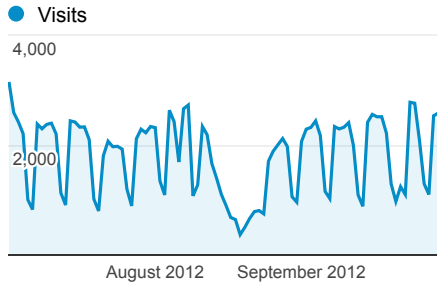

My Dashboard

Jul 1, 2012 - Sep 30, 2012

Visits

Avg. Visit Duration

Visits and Pages / Visit by Country / T...

Country / Territory	Visits	Pages / Visit
Saudi Arabia	146,155	5.23
Egypt	2,990	2.23
United States	1,854	3.66
(not set)	1,827	4.35
Iraq	1,541	1.40
United Kingdom	1,027	4.06
United Arab Emirates	1,001	3.84
Jordan	803	2.97
Kuwait	623	3.17
India	598	3.75

Visits by Traffic Type

- **71.62% organic**  
118,106 Visits
- **15.16% direct**  
25,009 Visits
- **13.20% referral**  
21,777 Visits

Visits and Pageviews by Mobile (Including Tablet)

Mobile (Including Tablet)	Visits	Pageviews
No	134,647	697,937
Yes	30,245	121,736