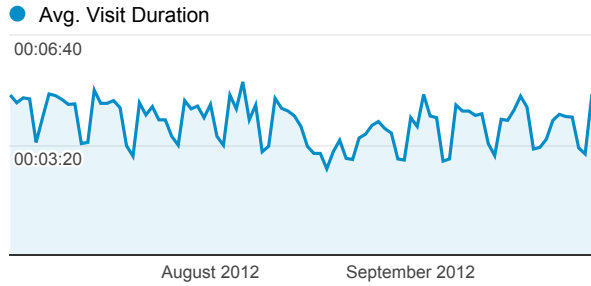

My Dashboard

Jul 1, 2012 - Sep 30, 2012

Visits

Avg. Visit Duration

Visits and Pages / Visit by Country / T...

Country / Territory	Visits	Pages / Visit
Saudi Arabia	146,155	5.23
Egypt	2,990	2.23
United States	1,854	3.66
(not set)	1,827	4.35
Iraq	1,541	1.40
United Kingdom	1,027	4.06
United Arab Emirates	1,001	3.84
Jordan	803	2.97
Kuwait	623	3.17
India	598	3.75

Visits by Traffic Type

- **71.62% organic**  
118,106 Visits
- **15.16% direct**  
25,009 Visits
- **13.20% referral**  
21,777 Visits

Visits and Pageviews by Mobile (Including Tablet)

Mobile (Including Tablet)	Visits	Pageviews
No	134,647	697,937
Yes	30,245	121,736